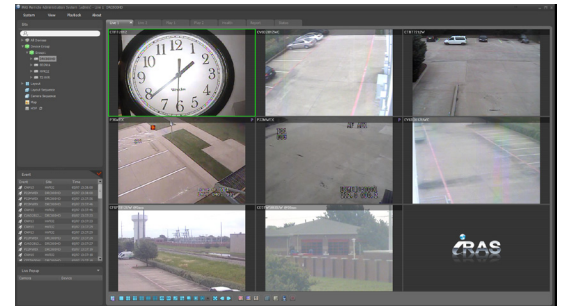

DIMENSIONS

iRAS Remote Management Software

ACCESSORIES

LB3L DVR Lockbox, Large
eSATA Storage see eSATA External Storage category

STORAGE

See DVR Storage Calculator at www.atvideo.com