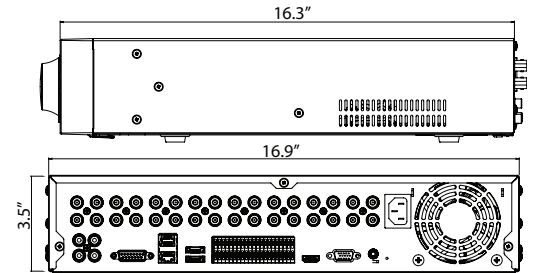

DIMENSIONS

iRAS Remote Management Software

ACCESSORIES

LB3L DVR Lockbox, Large
eSATA Storage see eSATA External Storage category

STORAGE

See DVR Storage Calculator at www.atvideo.com